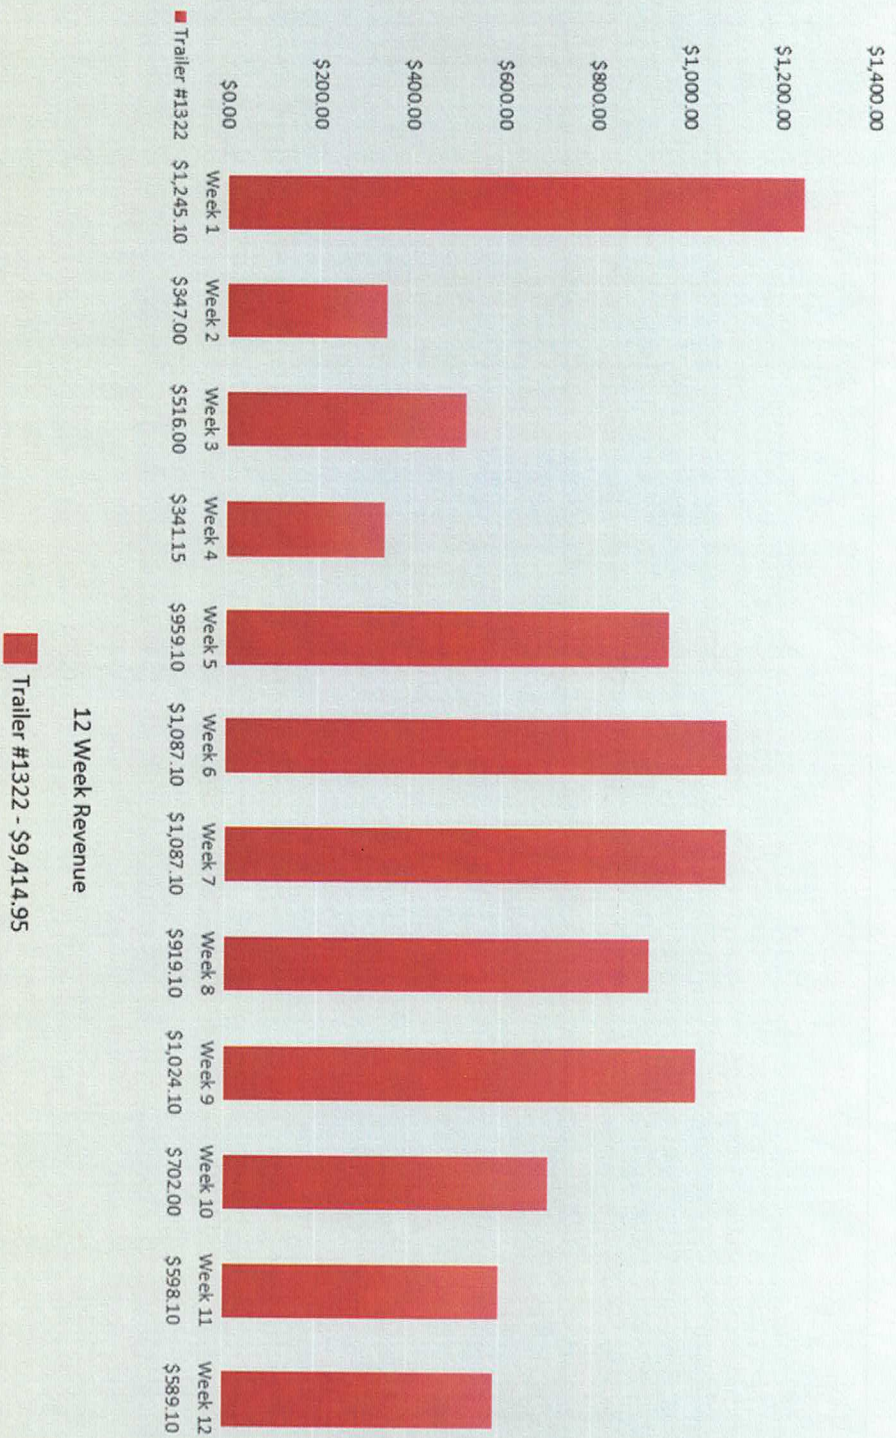

Revenue Gained Using A Titan Truss Trailer For 12 Weeks