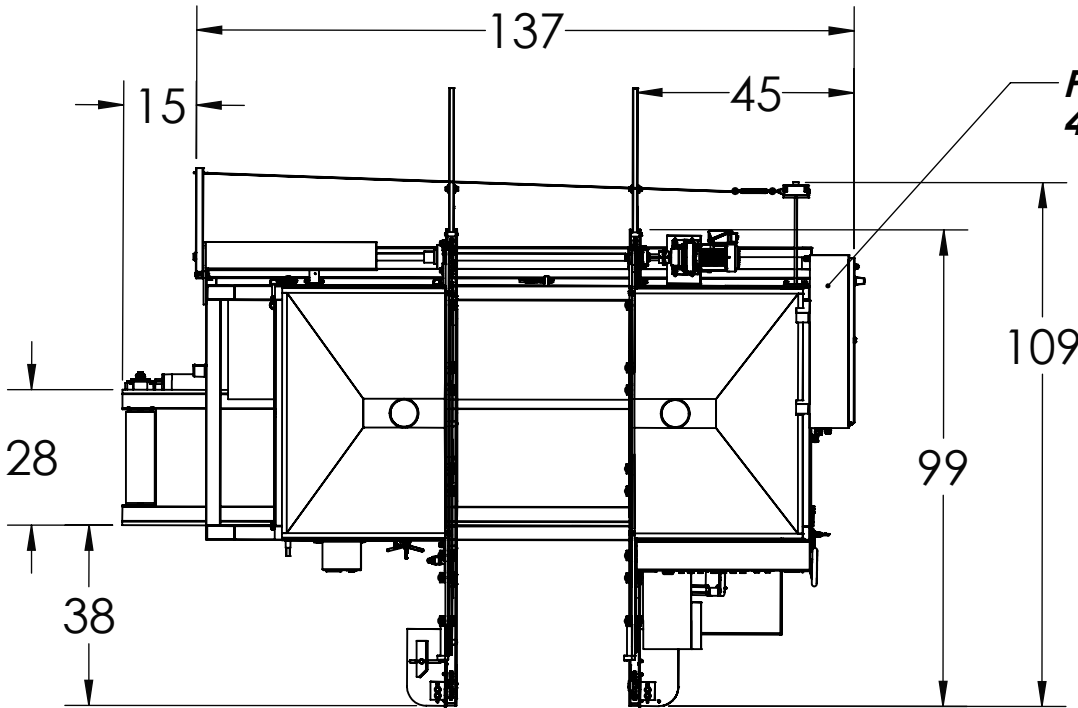

AIR IN

**POWER IN
480V 60A**

MONET DESAUW

TITLE:
FWA 500 with Waste Conveyor

DRAWN BY: JOSEPH BORGMEYER
DATE: 04/05/2021

PROPRIETARY AND CONFIDENTIAL
THE INFORMATION CONTAINED
IN THIS
DRAWING IS THE SOLE
PROPERTY OF
MONET DESAUW. ANY
REPRODUCTION IN PART OR AS
A WHOLE
WITHOUT THE WRITTEN
PERMISSION OF
MONET DESAUW IS
PROHIBITED.

#'PER
SAW
1

SIZE A	PART NO.	REV
------------------	----------	-----

SCALE: 1:40	WEIGHT:	SHEET 1 OF 1
-------------	---------	--------------